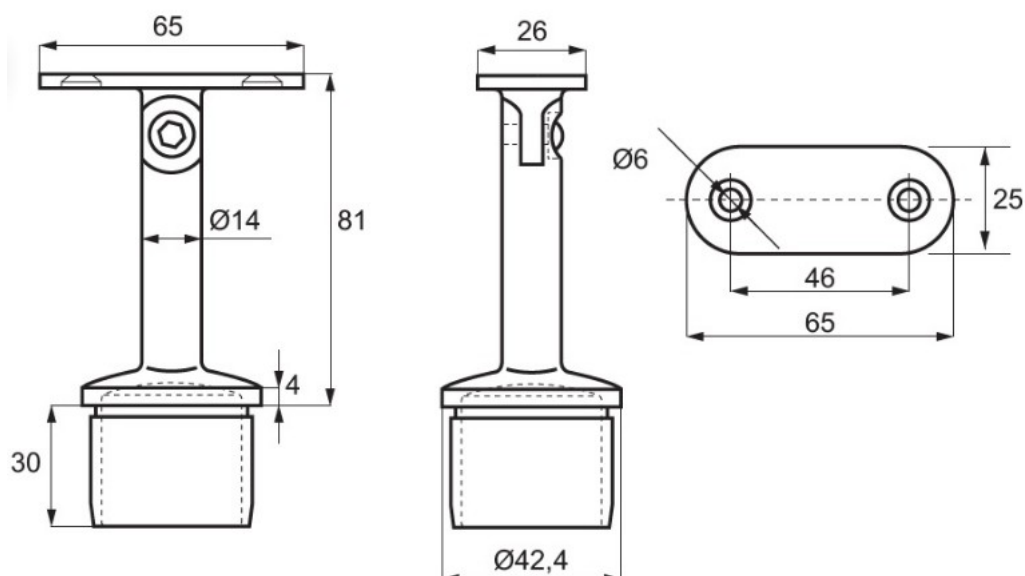

PRODUCT SHEET

Description:

Flat Flexible Rail Support, SS316-Brushed, $\varnothing 42,4 \times 2,0 \times 81$ mm

Item number:

22.10.403-0

Units	Box	Carton	HS Code	Barcode
Pcs.	2	20	8302419000	
5704866108560				

SISO A/S

Mileparken 11
DK-2740 Skovlunde
Denmark
VAT: DK 24786013

Phone +45 45 830 900

www.siso.dk
siso@siso.dk

Danske Bank
Nytorv Branch
Copenhagen
SWIFT: DABADKKK

Account no.
4180 3112 112936
IBAN Account
DK7230003112112936